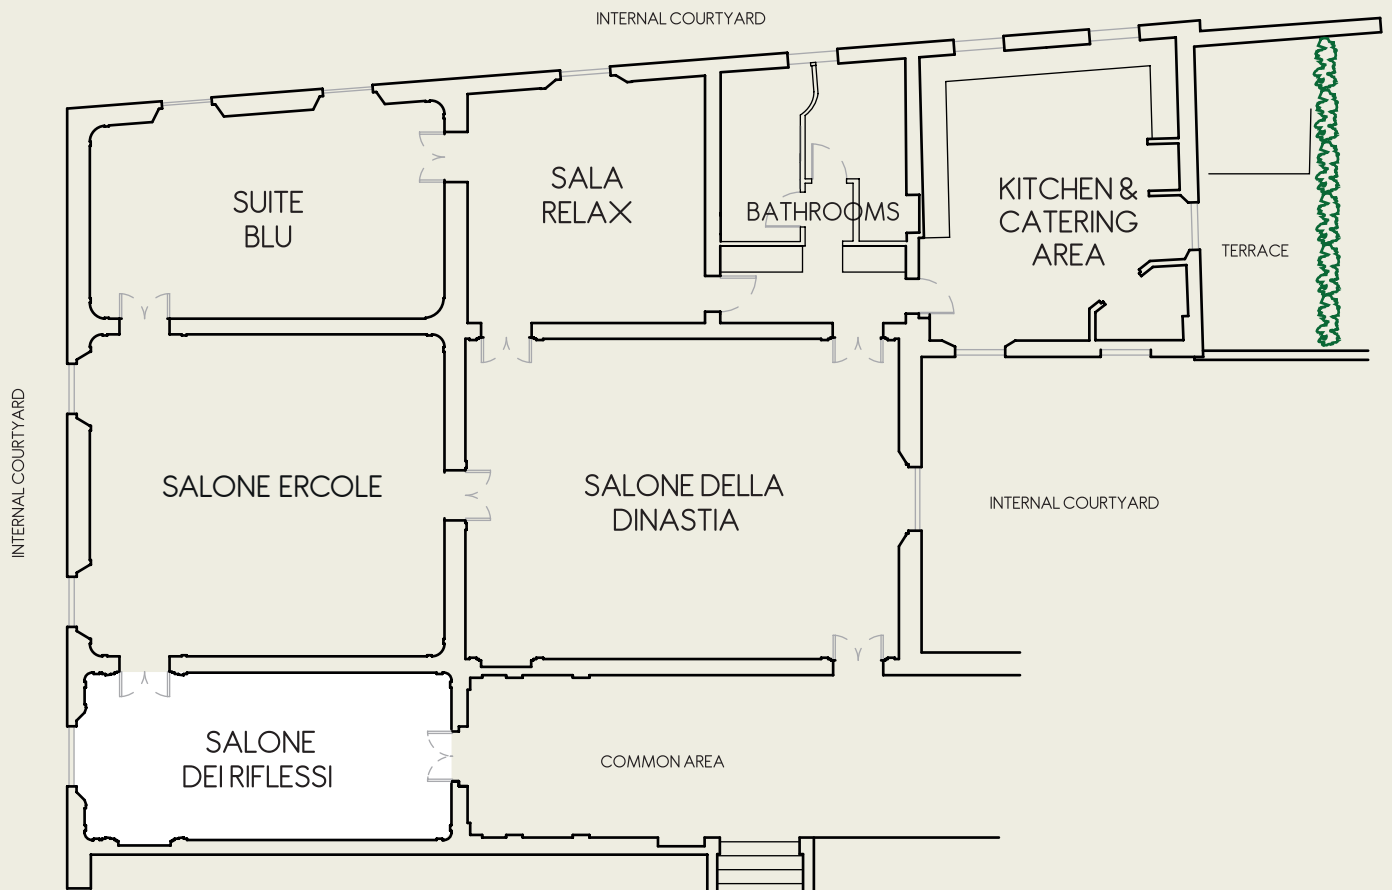

PALAZZO
SAVIOOLI

SALONE DEI RIFLESSI

A small jewel, frescoed and surrounded by mirrors, thanks to direct access from the outside, it lends itself perfectly as a “Welcome check-in” and “Wardrobe room”.

SIZE
Measures: 8.36 x 3.78 m
Height: 5.7 m
Surface: 31.75sqm

CATERING CAPACITY
Sitting Buffet: 20
Standing Buffet: 40

FEATURES

- Hospitality desk and Wardrobe room with natural and/or artificial light.
- Direct access from the outside